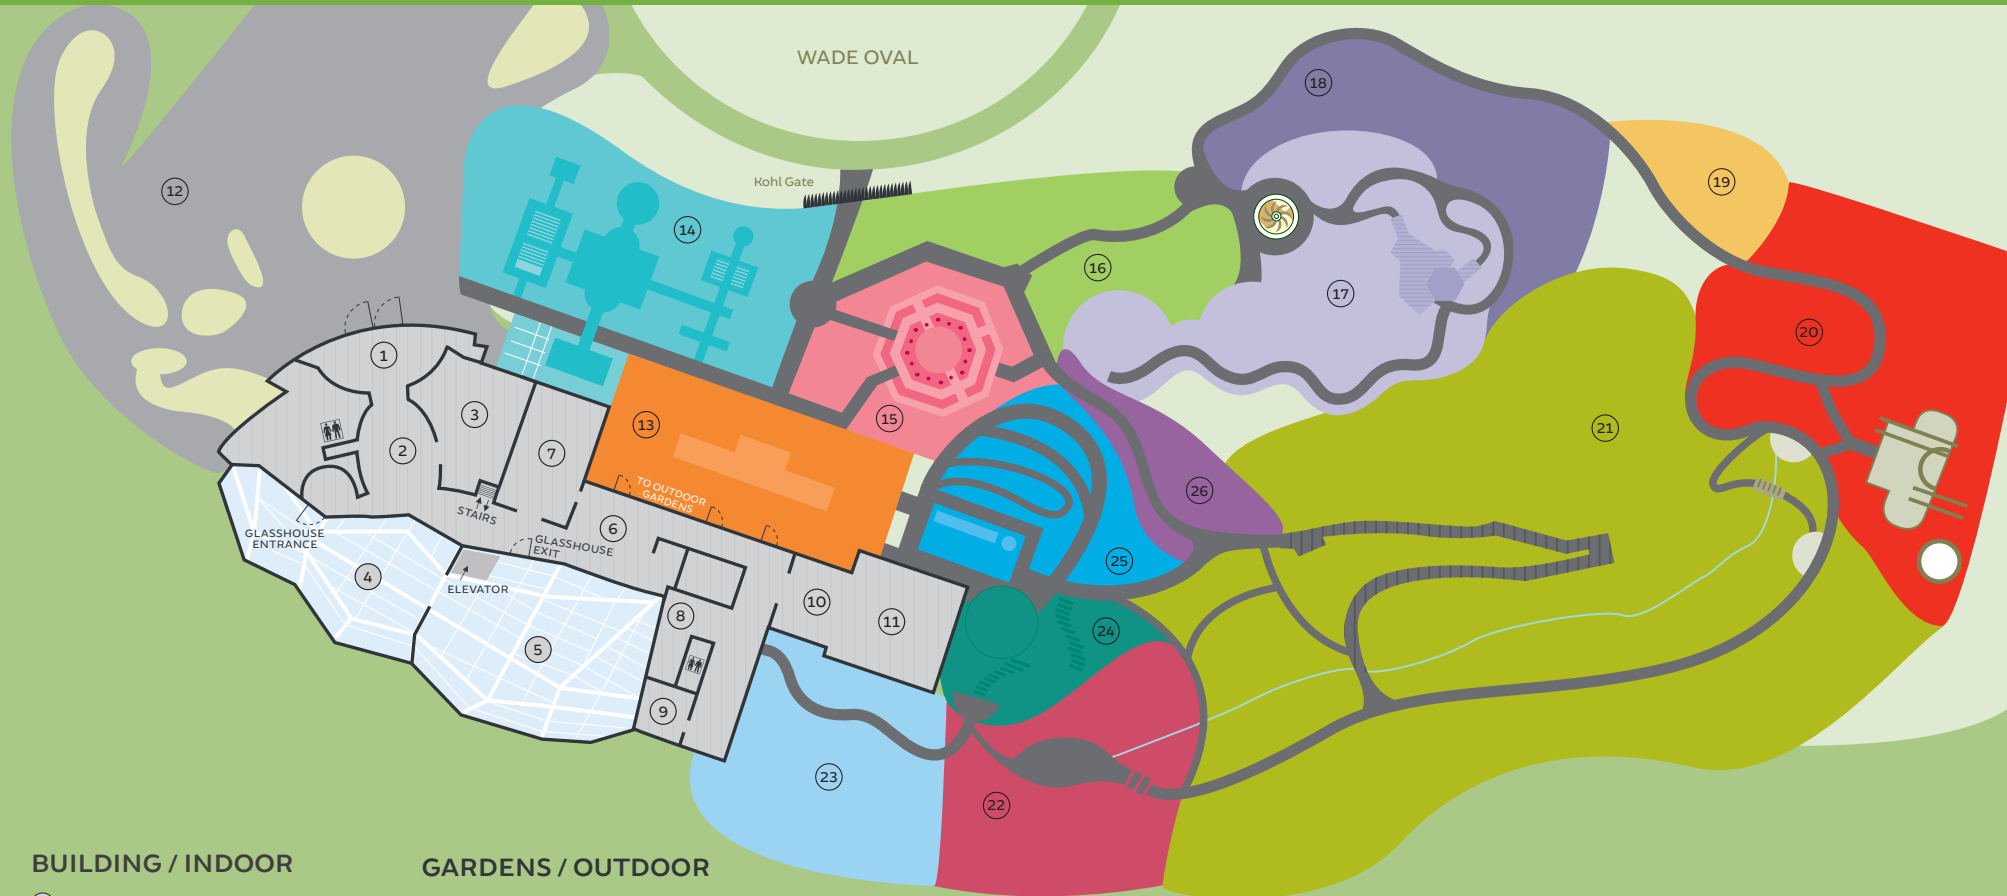

# CLEVELAND BOTANICAL GARDEN

## BUILDING / INDOOR

- ① Main Entrance
- ② Ellipse / Visitor Center
- ③ The Garden Store
- ④ The Glasshouse - Madagascar
- ⑤ The Glasshouse - Costa Rica
- ⑥ The Garden Café
- ⑦ Clark Hall
- ⑧ Smith Classroom
- ⑨ Eleanor Smith Library
- ⑩ Garden Room
- ⑪ Woodland Hall

## GARDENS / OUTDOOR

- ⑫ Campsey Stauffer Gateway Garden
- ⑬ Katherine Philipp Geis Terrace
  - William E. Conway Family Reflecting Pool
- ⑭ Western Reserve Herb Society Herb Garden
  - Courtyard Garden
- ⑮ Mary Ann Sears Swetland Rose Garden
- ⑯ Paula and David Swetland Topiary Garden
- ⑰ Hershey Children's Garden
- ⑱ Kitchen Garden
- ⑲ Inspiration Gardens
  - Rain Garden • Urban Retreat Garden
  - Butterfly Garden • Sun Patio
  - Shade Garden • Small Conifer Garden
- ⑳ Woodland Garden
  - Waterfall Garden
- ㉑ Japanese Garden
- ㉒ Sunken Garden
- ㉓ Hosta Hill
- ㉔ Elizabeth and Nona Evans Restorative Garden
- ㉕ C.K. Patrick Perennial Border