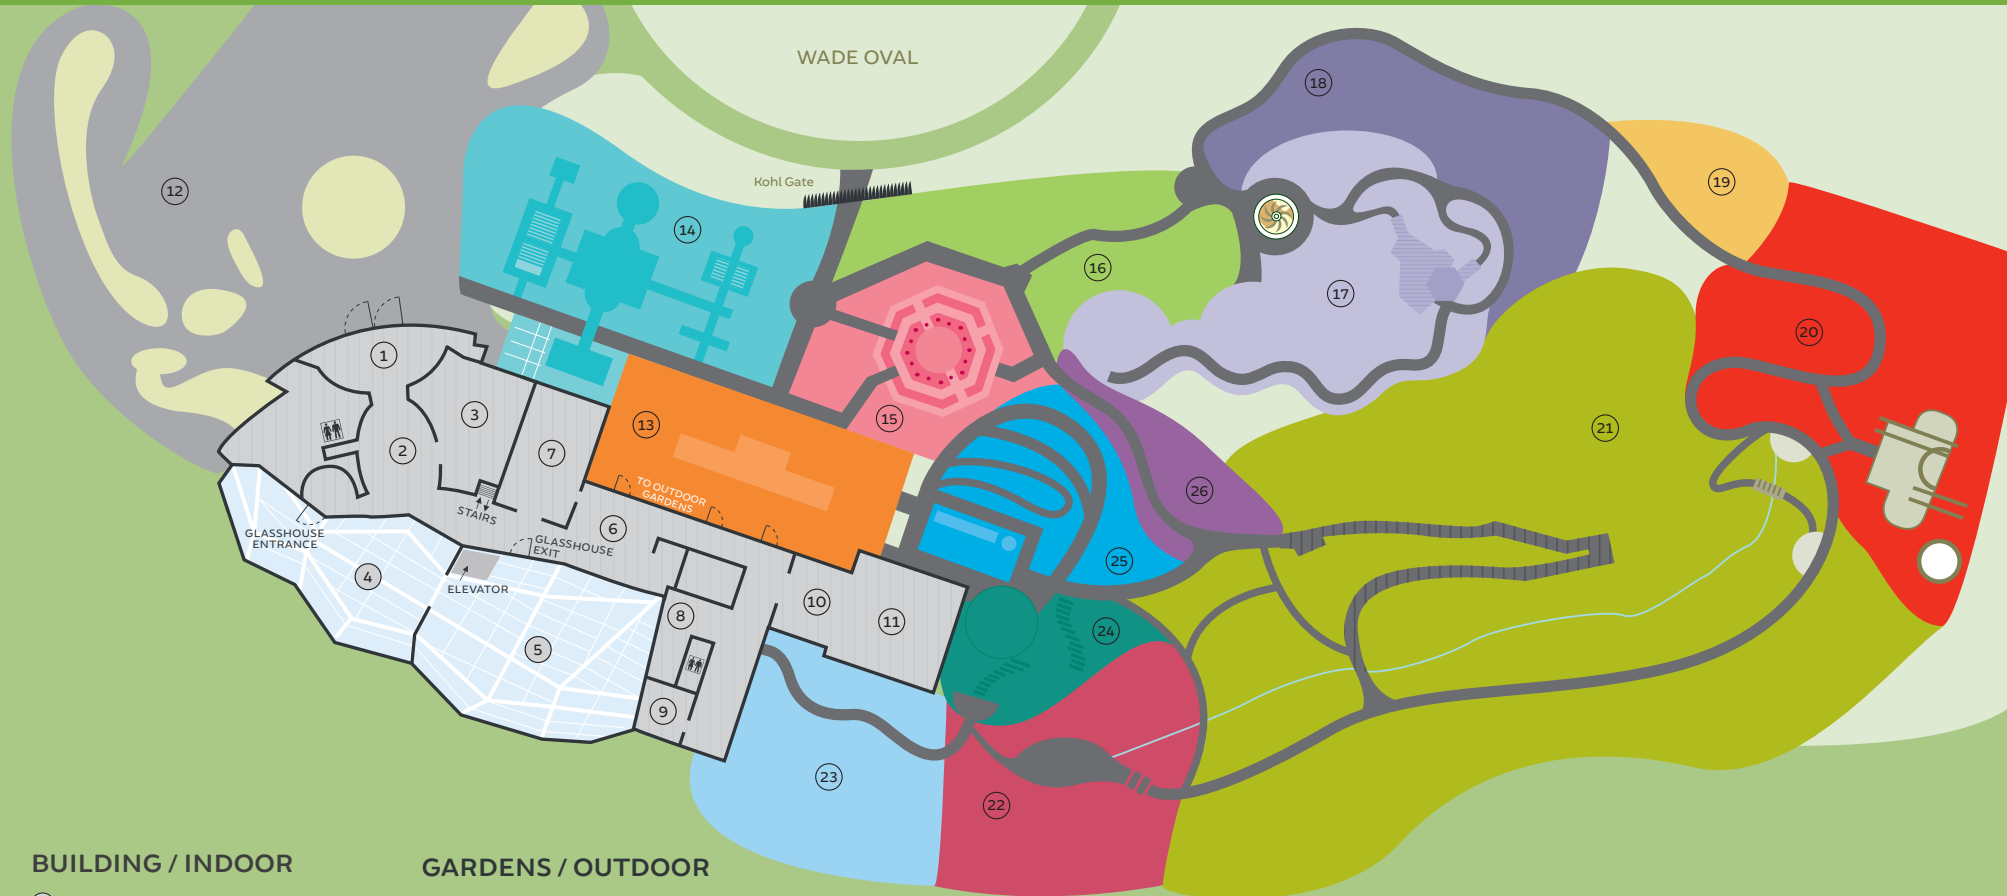

CLEVELAND BOTANICAL GARDEN

BUILDING / INDOOR

- ① Main Entrance
- ② Ellipse / Visitor Center
- ③ The Garden Store
- ④ The Glasshouse - Madagascar
- ⑤ The Glasshouse - Costa Rica
- ⑥ The Garden Café
- ⑦ Clark Hall
- ⑧ Hershey Classroom
- ⑨ Eleanor Smith Library
- ⑩ Garden Room
- ⑪ Woodland Hall

GARDENS / OUTDOOR

- ⑫ Campsey Stauffer Gateway Garden
- ⑬ Katherine Philipp Geis Terrace
 - William E. Conway Family Reflecting Pool
- ⑭ Western Reserve Herb Society Herb Garden
 - Courtyard Garden
- ⑮ Mary Ann Sears Swetland Rose Garden
- ⑯ Paula and David Swetland Topiary Garden
- ⑰ Hershey Children's Garden
- ⑱ Kitchen Garden
- ⑲ Inspiration Gardens
 - Rain Garden • Urban Retreat Garden
 - Butterfly Garden • Sun Patio
 - Shade Garden • Small Conifer Garden
- ⑳ Woodland Garden
 - Waterfall Garden
- ㉑ Japanese Garden
- ㉒ Sunken Garden
- ㉓ Hosta Hill
- ㉔ Elizabeth and Nona Evans Restorative Garden
- ㉕ C.K. Patrick Perennial Border